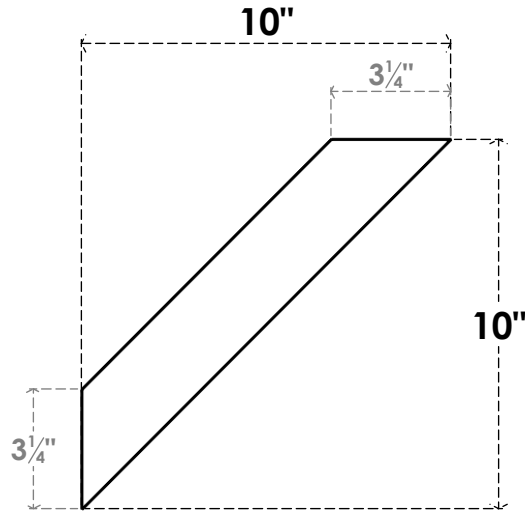

ITEM NUMBER: BRCPC055X10000X10000TRA

5 1/2"W X 10"D X 10"H TRADITIONAL ARCHITECTURAL GRADE PVC CLOSED KNEE BRACE

SIDE PROFILE

FRONT PROFILE

ISOMETRIC

EKENA MILLWORK
2300 WEST MAIN ST.
CLARKSVILLE, TX 75426
TOLL FREE: 866-607-0453
WWW.EKENAMILLWORK.COM