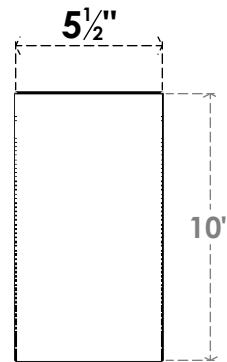

ITEM NUMBER: BRCPC055X10000X10000TRA

5 1/2"W X 10"D X 10"H TRADITIONAL ARCHITECTURAL GRADE PVC CLOSED KNEE BRACE

SIDE PROFILE

FRONT PROFILE

ISOMETRIC

EKENA MILLWORK
2300 WEST MAIN ST.
CLARKSVILLE, TX 75426
TOLL FREE: 866-607-0453
WWW.EKENAMILLWORK.COM